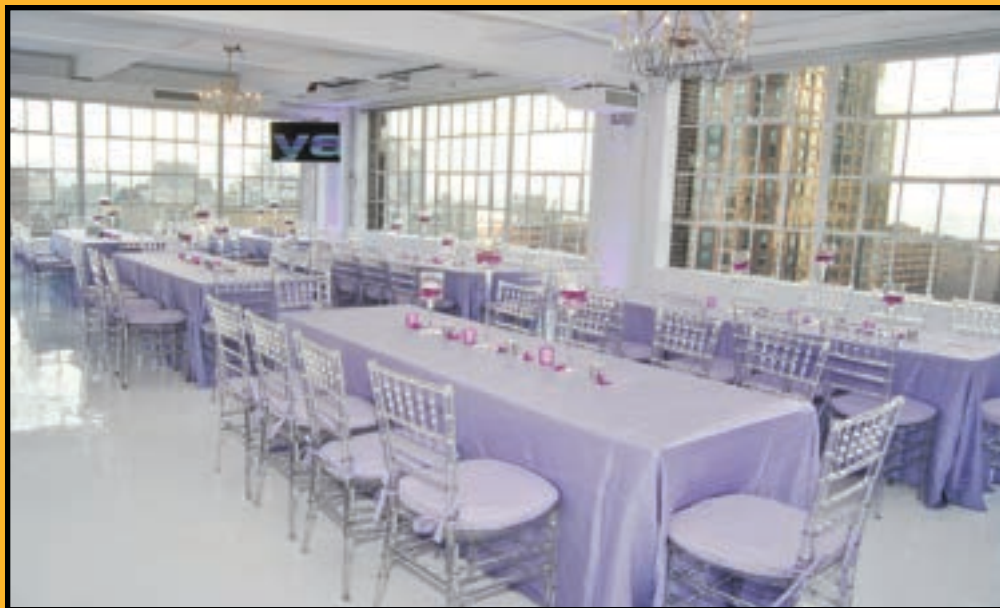

Chair

Padded White Folding

Chiavari