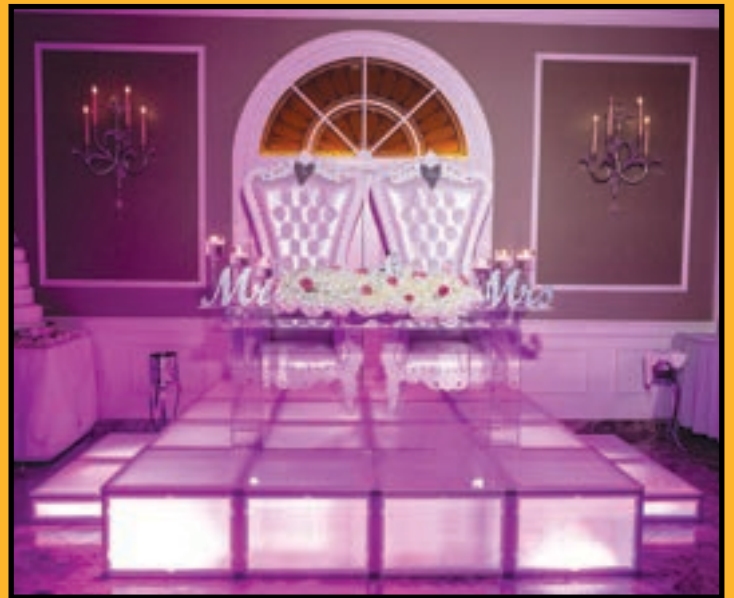

Sweetheart Table