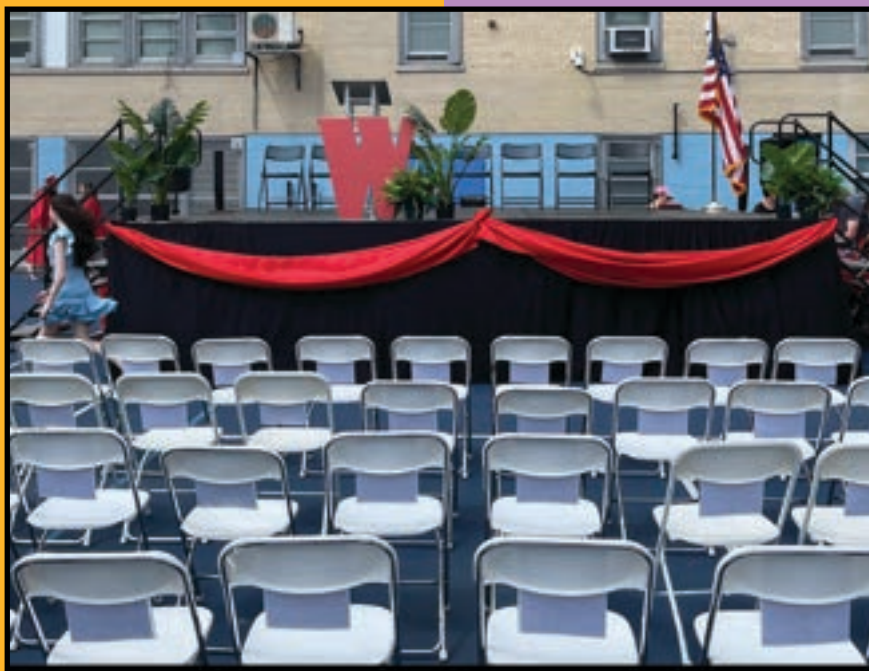

Concert Staging